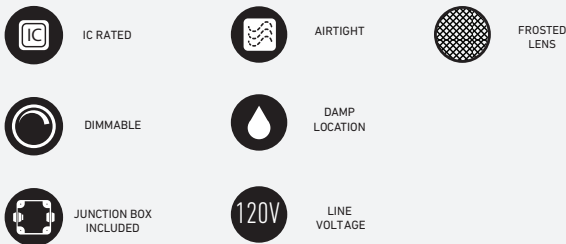

FEATURES

CERTIFICATE:

DIMENSIONS

Cut Size
4 1/4"
(108mm)